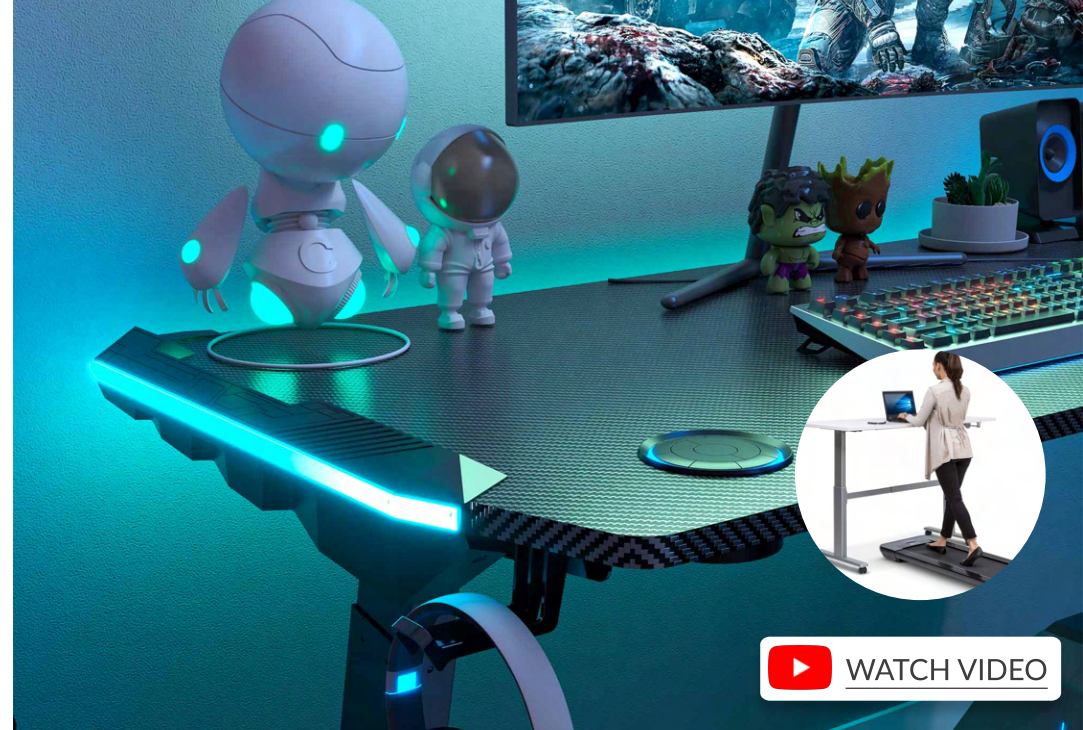

Lift-up gaming desk

SKU BXGAMEDESK01 | EAN 8427542123417

Innovation in gaming setups

An adjustable and motorized gaming desk designed for gamers who love video games. With a carbon fiber surface and an innovative angular design easily adjustable in height. It incorporates RGB LED lights and a variety of extra accessories such as headphone hook or coasters to provide a 100% immersive gaming experience. Its integrated control panel allows to memorize positions depending on the past use.

[WATCH VIDEO](#)

ADJUSTABLE HEIGHT

MOTORISED

GAMING DESIGN

RGB LIGHTING

TECHNICAL FEATURES

Dimensions	125 x 60 x 1.8 cm
Adjustable height	71 - 121 cm
Motor	24V
Material	Wood, steel and carbon fibre
Control panel	4 height memories (up/down)
Noise	<50 dB
Accessories	Cup holder, headphone hook and stand
Maximum weight supported	40 kg
Packaging measures	1,350 x 705 x 196 mm