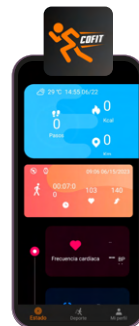

Core smartwatch

● BXSU16N | 8427542130613 ● BXSU16R | 8427542130620

An immersive AMOLED experience

The Core model features a 1.43" AMOLED display that offers a crisp, high-quality image. A smartwatch that allows making and receiving calls easily and that also offers notification alerts. Up to 5 days of battery life to enjoy its health functions and multiple sport modes. Very easy to synchronise with CO-FIT, the compatible app from which the user can carry out 24-hour daily monitoring, personalise the dial and enjoy many more functionalities. It is available in black and pink colours.

works with
Amazon Alexa

works with
Google Assistant

works with
Siri Apple

MULTISPORT MODE

ACTIVITY TRACKER

24H HEART MONITOR

BLOOD SATURATION

SLEEP MONITORING

STRESS METER

MUSIC CONTROL

TECHNICAL FEATURES

Display	1.43" AMOLED multi-touch 466 x 466
Battery	260 mAh
Battery life	Up to 5 days
Charging time	2 hours
Protection rating	IP67
Compatibility	Android 4.4 / iOS 9.0 and later
Connectivity	Bluetooth 5.0
Interchangeable straps	Universal 22 mm
App	CO-FIT