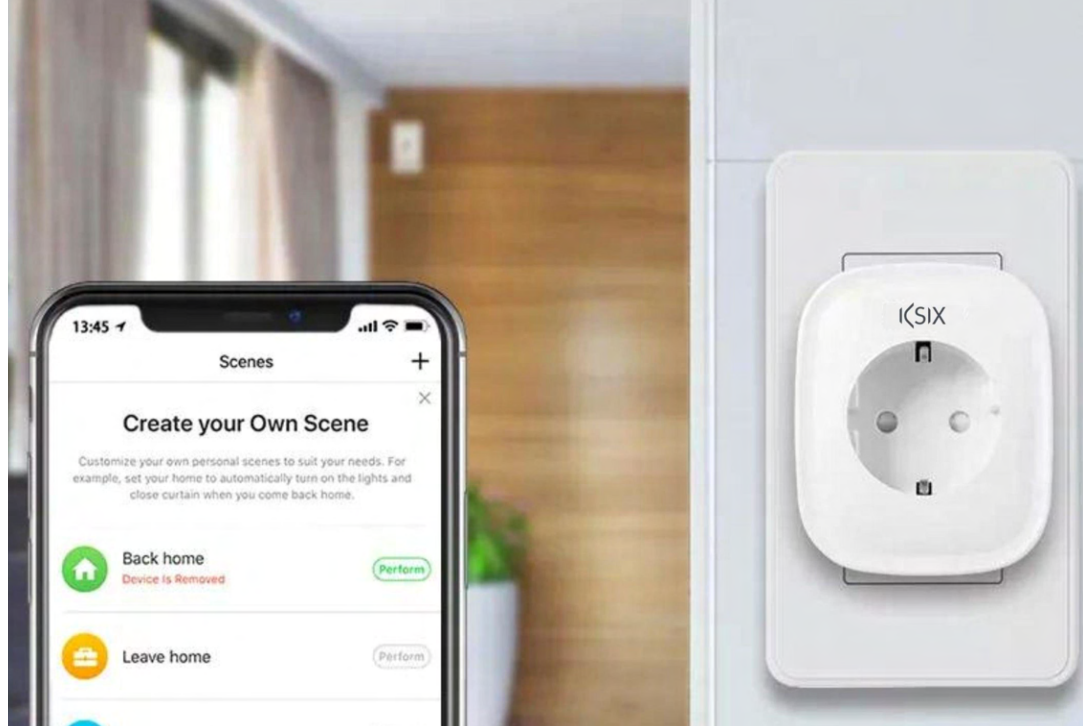

# Energy Slim smart plug

SKU BXWSP1 | EAN 8427542991764

## The smart plug revolution

The Energy Slim smart plug offers endless possibilities thanks to the Tuya Smart and Smart Life apps. The plug allows to remotely control the on and off switching of electronic devices and manage their programming. It incorporates a monitor capable of measuring the energy consumed in real time and saving a monthly history to keep a complete control of the consumption in the home, thus contributing to saving energy on the electricity bill.