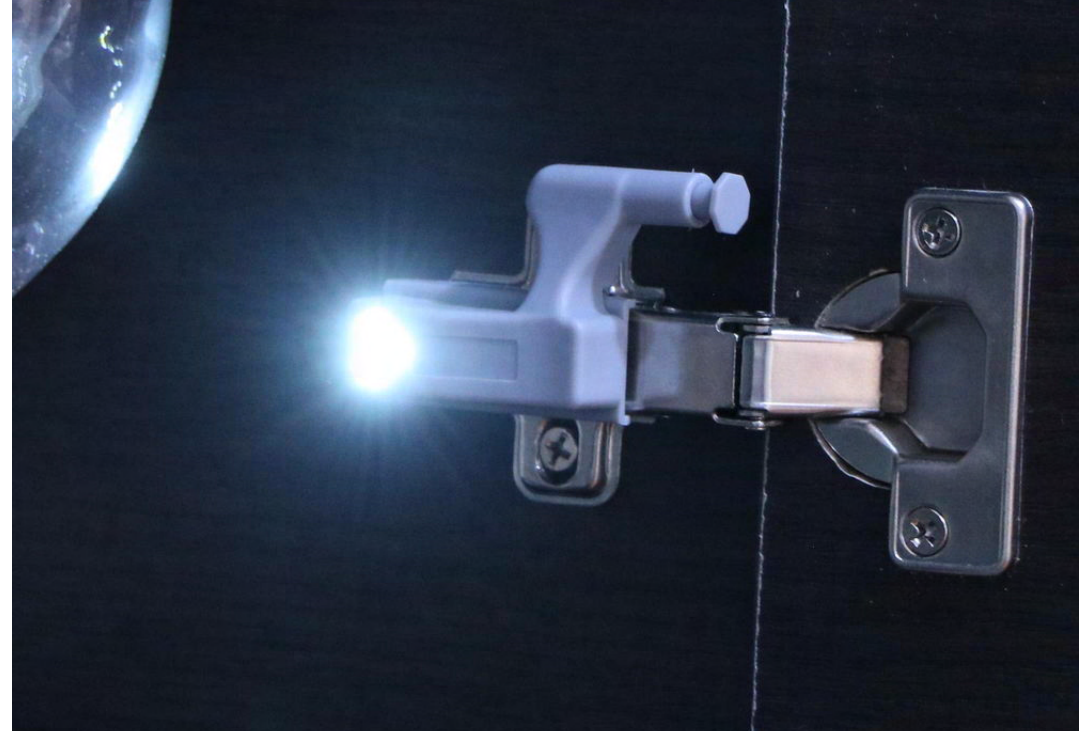

## Pack of LED lights for cabinet hinge

SKU LXBSAG4 | EAN 8427542122847

### Lighting in the smallest format

The pack of 4 hinges has been designed to illuminate the inside of dimly lit cabinets such as a pantry or a cupboard. Easy to fit LED lights for both doors and cupboards that can be screwed into any surface or directly into the hinge. When the door in which they are placed opens, they will turn on automatically, and when it closes, they will turn off. Each of the lights incorporates 3 LEDs that provide a warm white illumination of 3,000K, providing convenient lighting.

### 3,000k

WARM WHITE

3 LED LIGHTS

AUTOMATIC  
START

BATTERY 23A 12V  
(NOT INCLUDED)

### TECHNICAL FEATURES

Voltage	12V
Number of LEDs	3
Temperature	3,000K
Power supply	1 23A-12V battery
Material	ABS
Units	4
Dimensions	6.7 x 2.5 x 4.1 cm